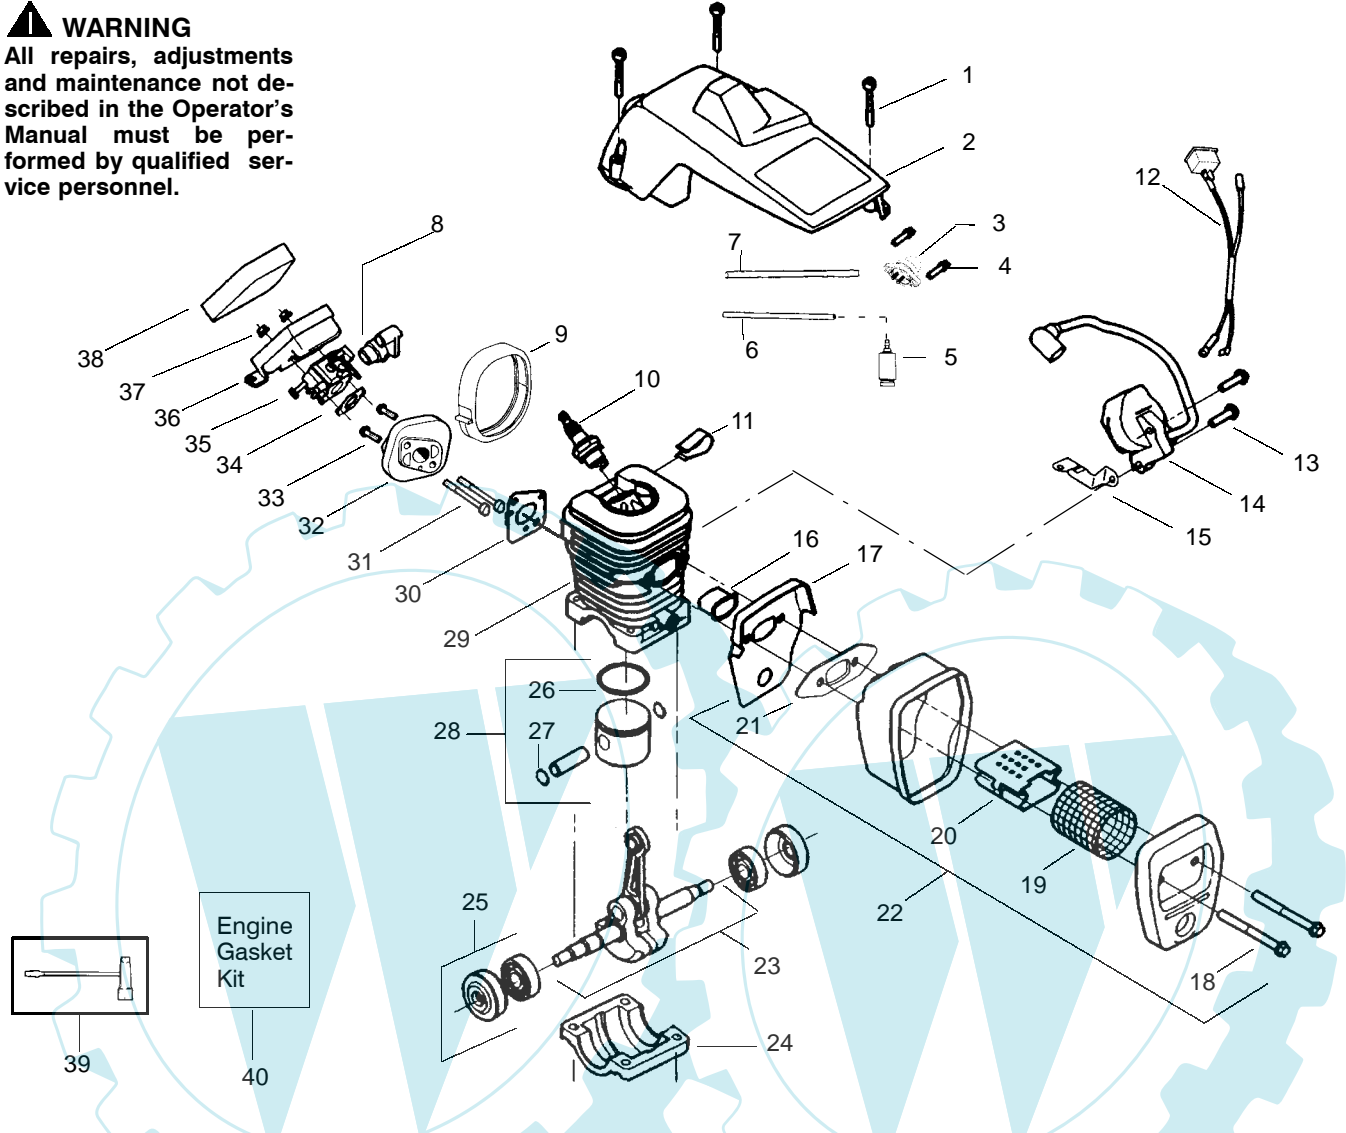

PARTS LIST NO. 530163179		McCULLOCH.® PARTS LIST	CHAIN SAW MODEL(S) MAC CAT 436	
DATE 11/26/02	Replaces 163179 - 6/27/02		Note: Illustration may differ from actual model due to design changes	PAGE NO. 2

WARNING
All repairs, adjustments and maintenance not described in the Operator's Manual must be performed by qualified service personnel.

Ref.	Part No.	Description	Ref.	Part No.	Description	Ref.	Part No.	Description
1.	530016153	Screw	19.	530036103	Screen-Spark	36.	530047604	Housing-Air Filter
2.	530056924	Shield-Cylinder	20.	530037813	Diffuser-Muffler	37.	530016101	Nut
3.	530047213	Assy-Air Purge	21.	530069608	Gasket-Muffler (kit)	38.	530037793	Air Filter - Foam
4.	530015780	Screw	22.	530047207	Assy-Muffler	39.	530031135	Wrench-Bar
5.	530095646	Assy-Fuel Pick-up	23.	530047062	Assy-Crankshaft	40.	530069608	Kit-Engine Gasket
6.	530069247	Kit-Line Purge/Carb. (Small Dia)	24.	530037935	Cap-Crankcase			
7.	530069216	Kit-Line Purge/Tank (large line)	25.	530056363	Assy-Seal & Bearing			
8.	530035526	Grommet-Carb Adjust.	26.	530038729	Ring-Piston			
9.	530054144	Seal-Carb Adapter	27.	530015697	Retainer - Piston Pin			
10.	952030150	Spark Plug (RCJ-7Y)	28.	530071408	Kit-Piston - (incl. 26-27)			
11.	530016136	Clip-High Tension Lead	29.	530071412	Kit-Cylinder			
12.	530049117	Assy-Wire Harness (Includes switch)	30.	530069608	Gasket-Carb.			
13.	530015814	Screw	31.	530016187	Adapter (kit)			
14.	530039167	Module-Ignition	32.	530049700	Screw	↗	530163664	Manual- (Scan)
15.	530047442	Strap-Ground	33.	530016386	Carb. Adapter	↗	530163665	Manual - (Euro I)
16.	530037652	Insulator-Heat	34.	530069608	Screw	↗	530163666	Manual - (Euro II)
17.	530049870	Back Plate-Muffler	35.	---	Carb. Gasket (kit)	↗	530054781	Decal-Warning
18.	530016132	Screw	↗	530069722	Kit-Carburetor (WT-391)			
			↗	530071621	(WT-625)			

↗ = NEW PART NUMBER FOR THIS IPL

★ = REFER TO THE SERVICE REFERENCE INDICATED FOR MORE INFORMATION. (LOCATED AT END OF IPL)