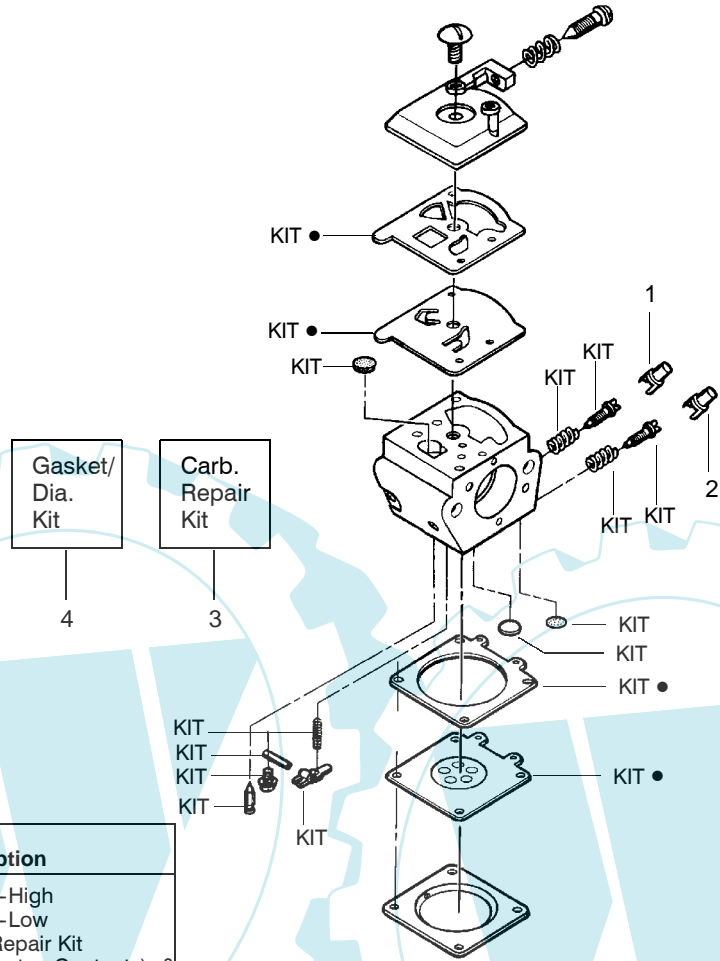

PARTS LIST NO. 530163179		McCULLOCH.® PARTS LIST	CHAIN SAW MODEL(S) MAC CAT 436	
DATE 11/26/02	Replaces 163179 - 6/27/02		Note: Illustration may differ from actual model due to design changes	PAGE NO. 3

Carburetor Assembly – WT-391 – #530069722

Ref.	Part No.	Description
1.	530038479	Limiter Cap–High
2.	530038478	Limiter Cap–Low
3.	530069826	Carburetor Repair Kit (KIT= Indicates Contents) & Includes Limiter Caps
4.	530069844	Gasket/Diaphragm Kit (• = Indicates Contents)

Kit - Carburetor Assembly No. 530071621 - WT-625

Note: No Repair kits are available for this carburetor, please order the complete assembly part number 530-071621 - WT-625

✓ = NEW PART NUMBER FOR THIS IPL

★ = REFER TO THE SERVICE REFERENCE INDICATED FOR MORE INFORMATION. (LOCATED AT END OF IPL)