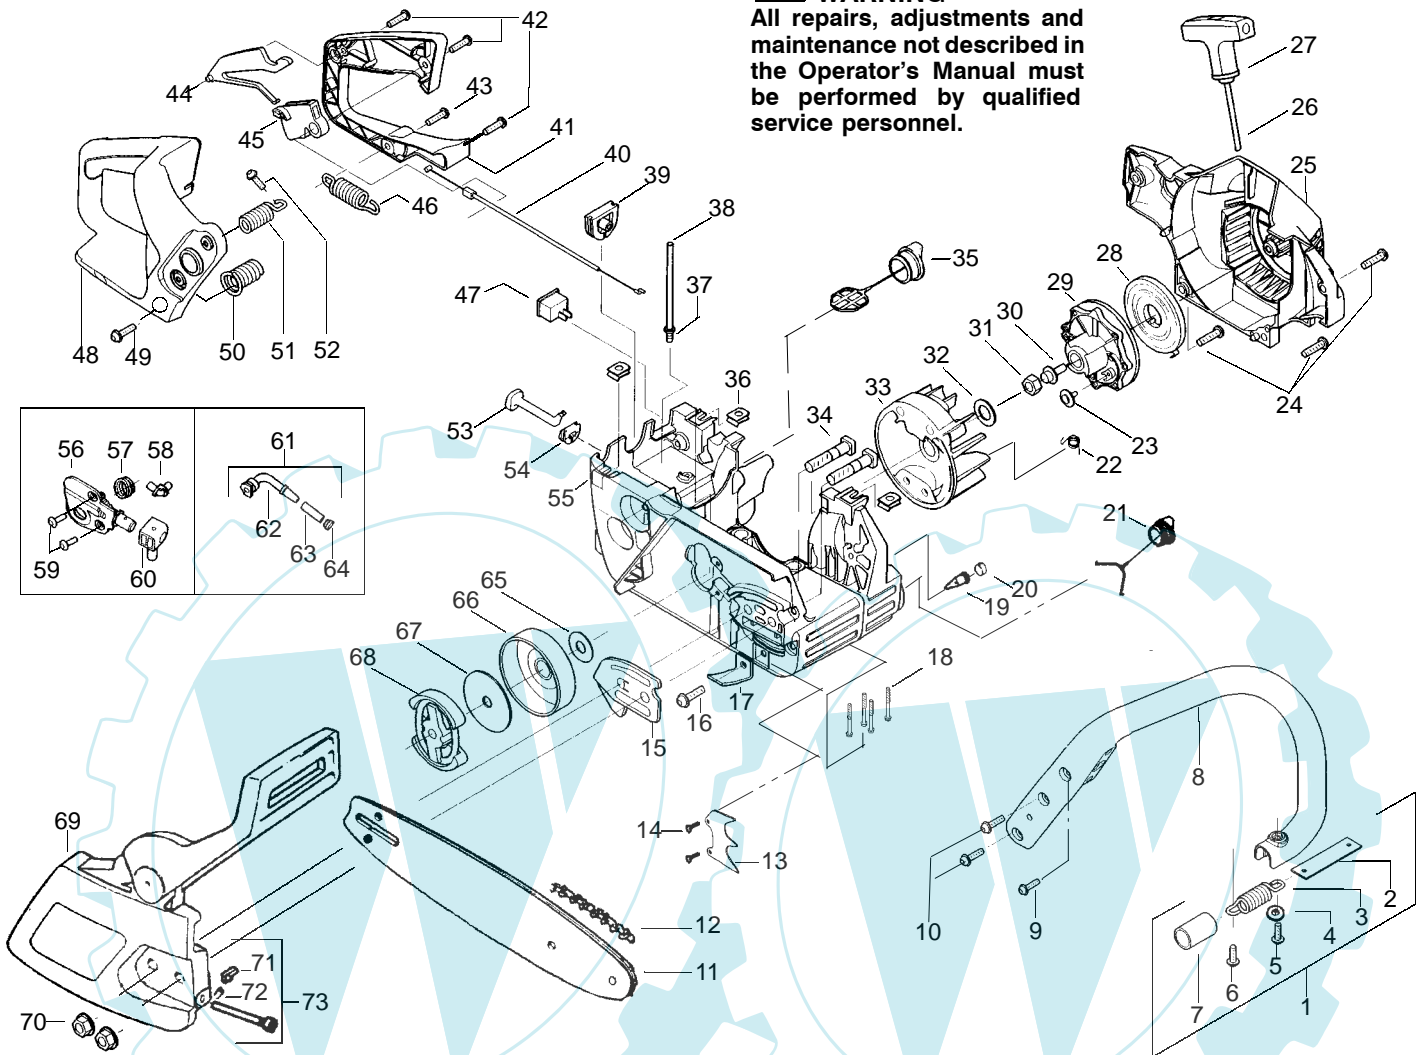

Ref.	Part No.	Description	Ref.	Part No.	Description	Ref.	Part No.	Description
1.	530047963	Assy.-Isolator	27.	530056402	Handle-Starter	53.	530047605	Knob-Choke
2.	530047608	Strap-Limiter	28.	530027531	Spring-Recoil	54.	530049005	Grommet-Knob
3.	530042082	Spring-Isolator	29.	530037817	Pulley-Starter	55.	530056597	Assy-Chassis
4.	530015123	Washer	30.	530015920	Screw	56.	530071259	Kit-Oil Pump (Incls. 57,58,60)
5.	530016018	Screw	31.	530016134	Nut-Flywheel	57.	530037820	Gear-Worm Spring
6.	530015843	Screw	32.	530015127	Washer-Flywheel	58.	530049477	Elbow-Oil Pickup
7.	530036142	Sleeve-AV Spring	33.	530039209	Assy-Flywheel	59.	530016064	Screw
8.	530047583	Handle-Front	34.	530016133	Bolt-Bar	60.	530019206	Seal Block
9.	530015940	Screw	35.	530047192	Assy-Fuel Cap	61.	530047663	Assy-Oil Pickup (Incl. 62-64)
10.	530015814	Screw	36.	530015922	Nut-U-Type	62.	530038373	Pick-up Oiler
11.	530044896	Bar - 14"	37.	530023877	Fitting-fuel line	63.	530037821	Filter-Oil
12.	538029933	Chain 14"	38.	530069216	Kit-Fuel line (large)	64.	530030189	Plug-Oil Filter
13.	530014381	Kit-Assy Spike(incl.14)	39.	530047631	Grommet-Cable	65.	530015907	Washer-Thrust
14.	530015805	Screw	40.	530047602	Cable-Throttle	66.	530047061	Assy-Clutch Drum w/bearing
15.	530038238	Plate-Bar Mounting	41.	530047581	Cover-Rear Handle	67.	530015611	Washer-Clutch
16.	530015814	Screw	42.	530015906	Screw	68.	530014949	Assy.Clutch
17.	530029850	Chain Catcher	43.	530015886	Screw	69.	530054736	Assy-Chain Brake
18.	530016132	Screw	44.	530036098	Lockout-Throttle	70.	530015917	Nut-Bar Mounting
19.	530026119	Check Valve	45.	530036097	Trigger-Throttle	71.	530015826	Pin-Retainer
20.	530038264	Plug-Bronze Vent	46.	530042082	Spring	72.	530038593	Retainer
21.	530010846	Assy-Oil Cap	47.	530069572	Kit-Switch	73.	530069611	Kit-Bar Adjust
22.	530023817	Spring-Starter Dog	48.	530047582	Handle - Rear			
23.	530016080	Screw	49.	530015814	Screw			
24.	530015892	Screw	50.	530053274	Assy-Isolator - lower			
25.	530055708	Housing-Fan	51.	530071385	Kit-Isolator (Upper)			
26.	530069232	Kit-Rope	52.	530015875	Screw			